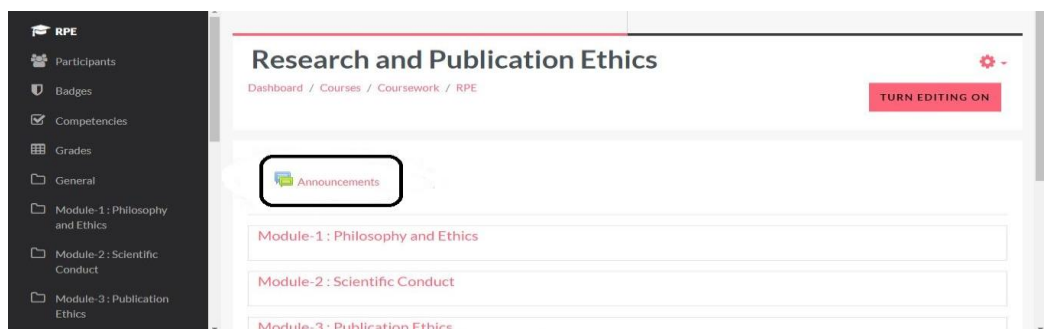

"ವಿ ಟಿ ಯು ಅಧಿನಿಯಮ ೧೯೯೪" ರ ಅಡಿಯಲ್ಲಿ ಕರ್ನಾಟಕ ಸರ್ಕಾರದಿಂದ ಸ್ಥಾಪಿತವಾದ ರಾಜ್ಯ ವಿಶ್ವವಿದ್ಯಾಲಯ

Visvesvaraya Technological University

(State University of Government of Karnataka Established as per the VTU Act, 1994)

"Jnana Sangama" Belagavi-590018, Karnataka, India

e-Learning Centre

Hanchya, Sathagalli Layout (Ring Road), Mysuru-570019

☎: (0821)2570223 | @: elearning@vtu.ac.in | elearning.vtu.ac.in

HOW TO ACCESS RPE COURSE CONTENT?

- Lecture videos and Assignments can be ACCESSED THROUGH Course Outline tab on the left side of the page.
  - ✓ Click on the module to access to the topics of the course.
  - ✓ Click on the topic to view the live lecture video.
  - ✓ Below the video ask a question tab is available, click on that to ask your query in the particular time of the video.

ASSIGNMENT:

- To access the assignment for the week, click on the Assignment link inside a particular module in Course Outline.
  - ✓ Every assignment has its own due date and time - shown in red colour. Within this due date and time, assignment needs to be submitted.
  - ✓ The assignment question can be different types.

HOW DO I CAME TO KNOW ABOUT RPE LATEST UPDATES & ANNOUNCEMENTS ?

- All announcements & updates will be made available in
  - ✓ VTU e-Learning Website : <http://elearning.vtu.ac.in>
  - ✓ VTU RPE Telegram group: <https://t.me/+tVd7mgLtshA1YTA9> (if not join, please join to the telegram group for regular updates)
  - ✓ VTU-LMS RPE coursework announcement